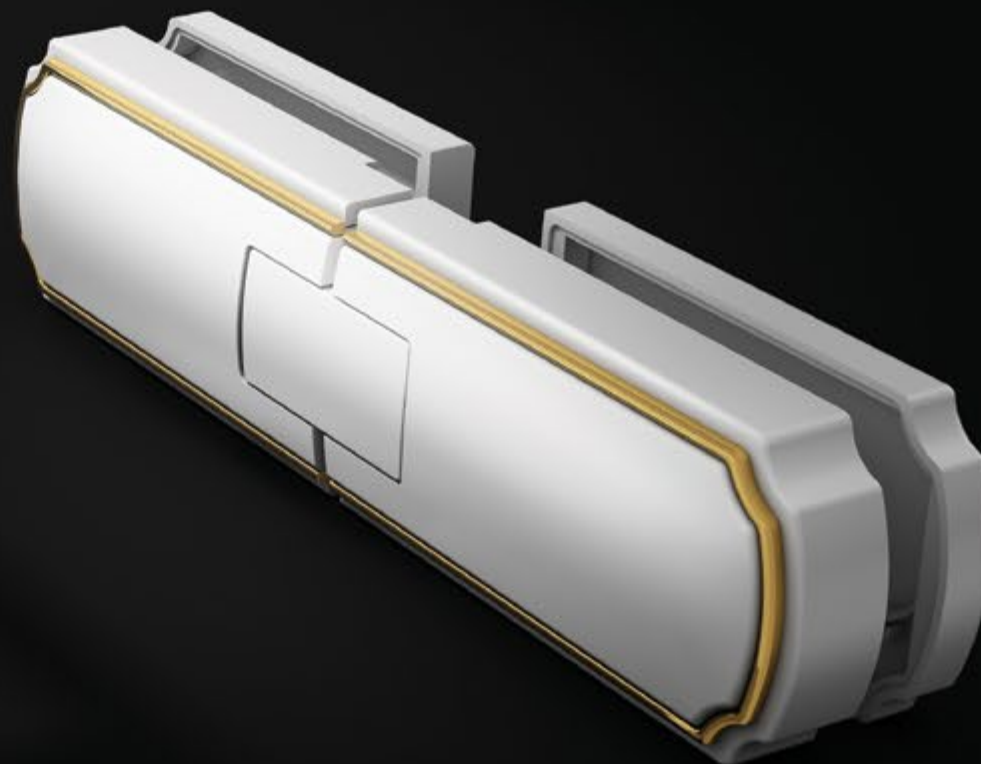

F5 Carver Series 卡弗系列

Carve, 意为“雕刻者”

崇尚美式“回归自然”的精神主张

卡弗将品质落实在细节之处

把手中段镂空，将艺术融汇于其中

合页采用撞色设计，呈现一种“简约的奢华”感

匠工巧思，体验有仪式感的精英生活方式